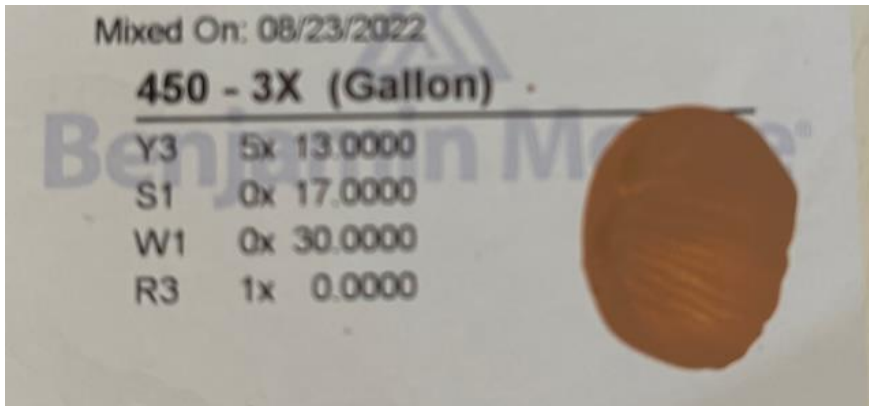

Stain Formula:

Please keep in mind, on older fences and older stain, UV rays, irrigation, weather, fence preparations, location of fence with winds, and many other factors, may affect fence stain appearance when applied.